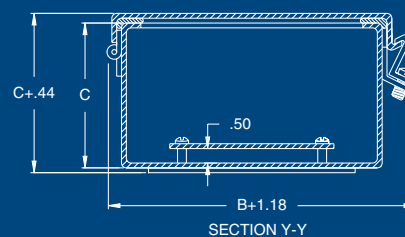

Finish:

Austin JIC Continuous Hinge boxes are provided standard with an ANSI 61 gray polyester powder coating. Optional panels are painted white.

Options:

- Special materials.
- Special finishes.
- Custom box size or construction.
- Hasp for padlocking.

**INDUSTRY
STANDARDS**

UL 50 **Type 12 & 13**
UL 508 **Type 12 & 13**
NEMA **Type 12 & 13**
CUL **Type 12 & 13**

Austin Electrical Enclosures
Post Office Box 2320
Yadkinville, NC 27055

Phone: 336.468.2851
800.288.2851