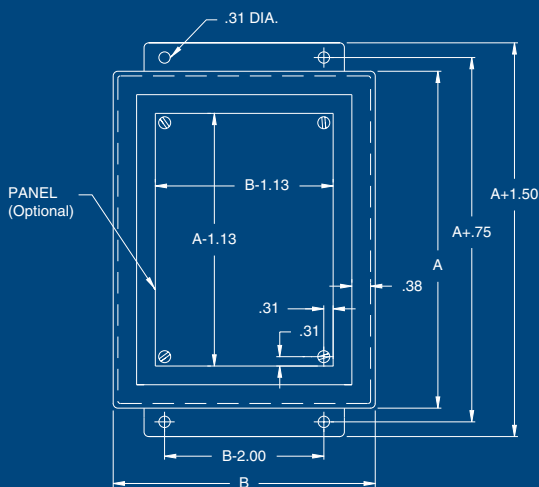

## Construction:

- Fabricated in accordance with UL specifications from 14 gauge steel.
- Continuously welded seams ground smooth.
- Neoprene gasket attached to cover with oil resistant adhesive.
- Cover held in place by continuous hinge on one side and stainless steel external screw clamps on opposite side.
- External mounting feet.
- Enclosures that are 6x4x3 and over have stand-offs provided for mounting optional panel or terminal kit.

Type 4, 12 & 13  
Oiltight  
Enclosures

1 CLAMP USED WHEN "A" IS LESS THAN 8"

FRONT VIEW WITH NO COVER AND CLAMPS REMOVED